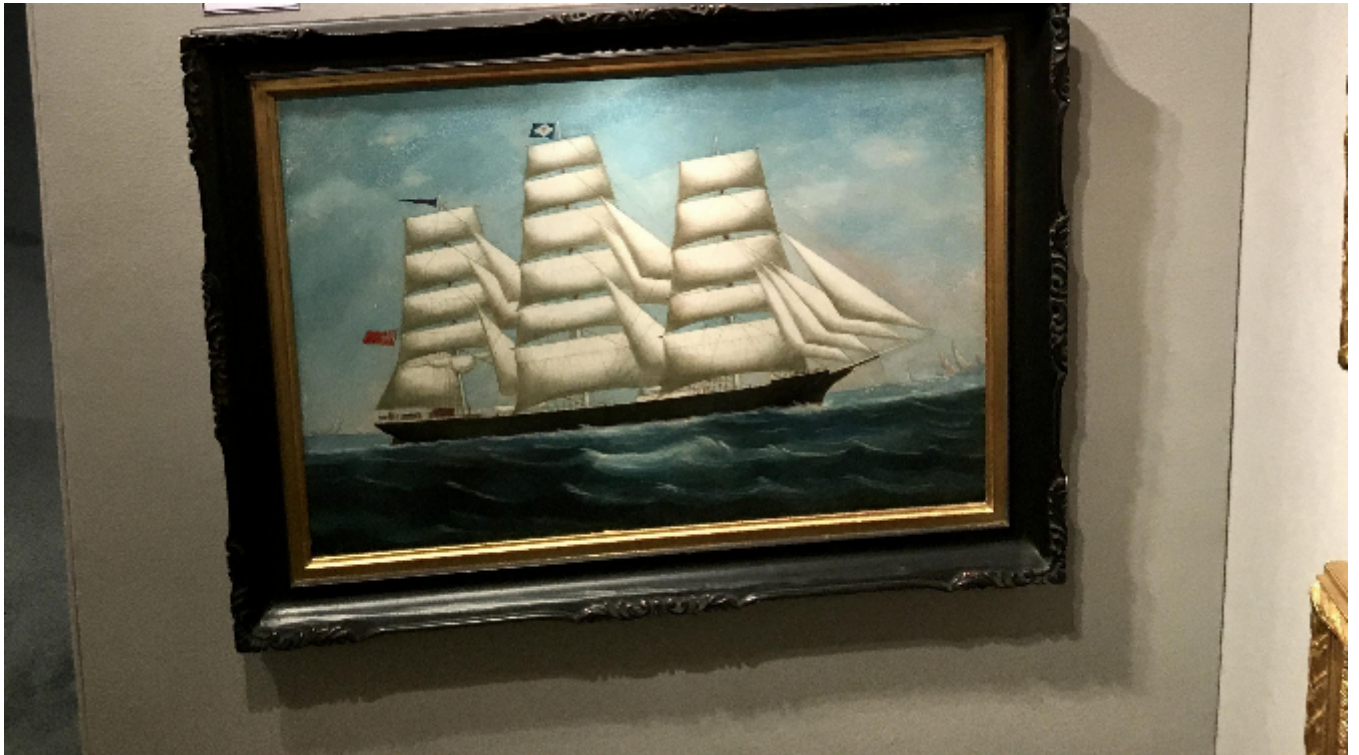

China Trade, Portrait of a Teas clipper

Sold

REF: 2143

Height: 63.48 cm (25")

Width: 76.17 cm (30")

Description

China Trade, Portrait of a Teas clipper.

Oils on canvas