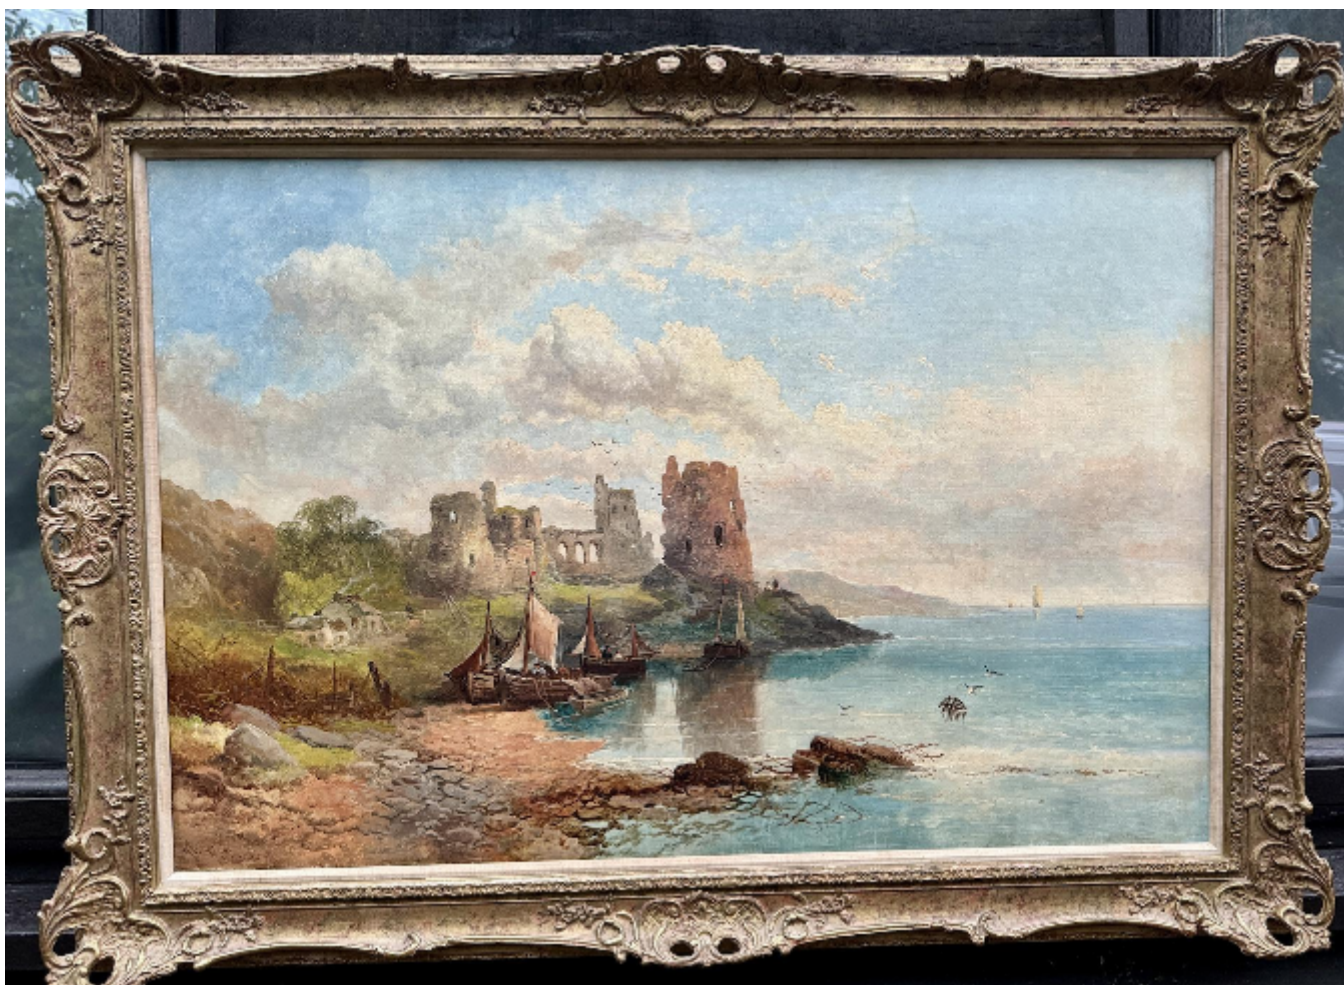

Welsh 19th century Shore side with castle and fishing boats  
George William Horlor

\$3,950

REF: 2321

Height: 78.71 cm (31")

Width: 109.18 cm (43")

## Description

Joseph Horlor  
Welsh Sea and landscape  
Circa 1880  
Oils on canvas